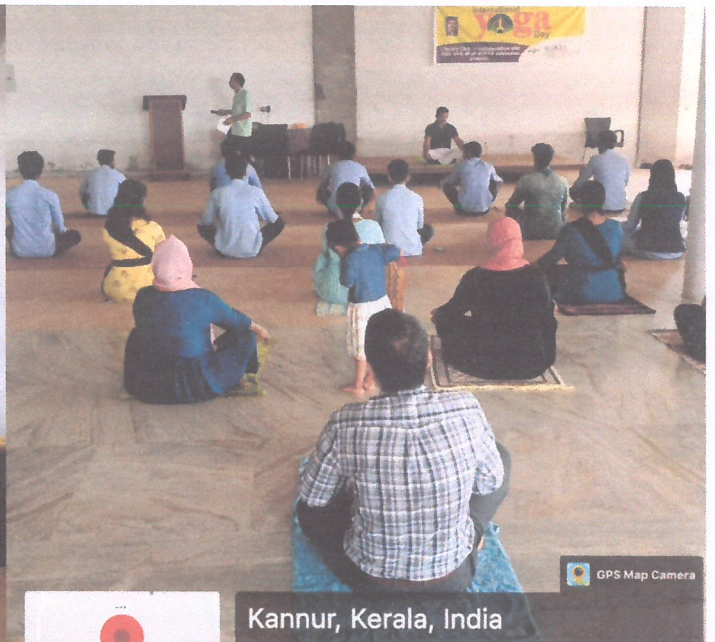

G. Saleff
Principal
Wadihuda Institute of Research
and Advanced Studies (WIRAS)
P.O. Vilayancode, Kannur Dt., 670504