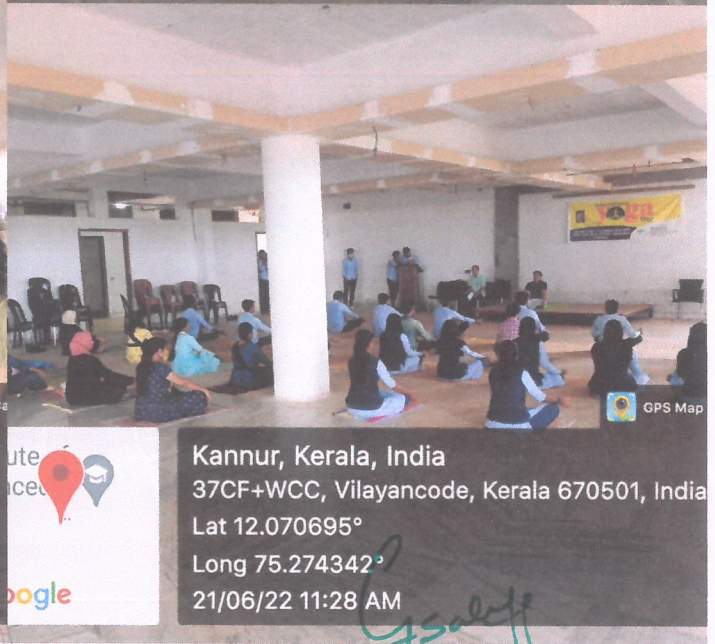

Kannur, Kerala, India
37CF+WCC, Vilayancode, Kerala 670501, India
Lat 12.07094°
Long 75.274274°
21/06/22 11:24 AM

GPS Map

Kannur, Kerala, India
37CF+WCC, Vilayancode, Kerala 670501, India
Lat 12.070695°
Long 75.274342°
21/06/22 11:28 AM