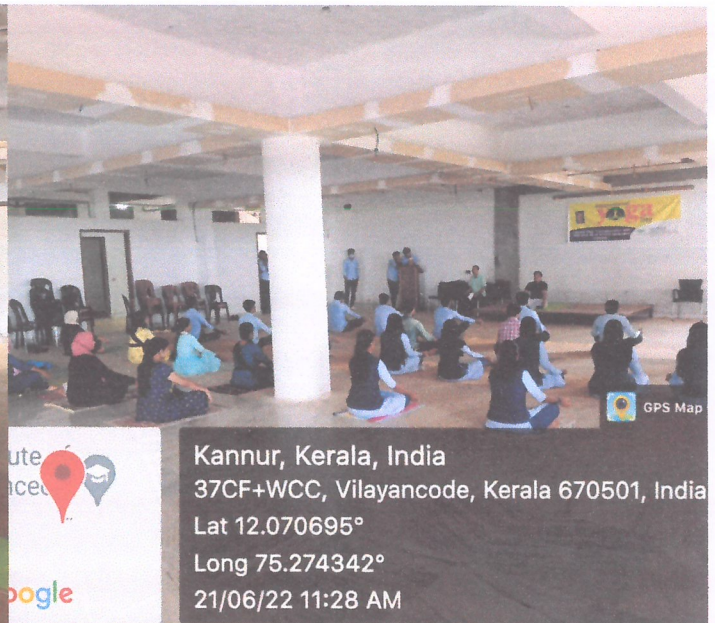

Kannur, Kerala, India
37CF+WCC, Vilayancode, Kerala 670501, India
Lat 12.070695°
Long 75.274342°
21/06/22 11:28 AM