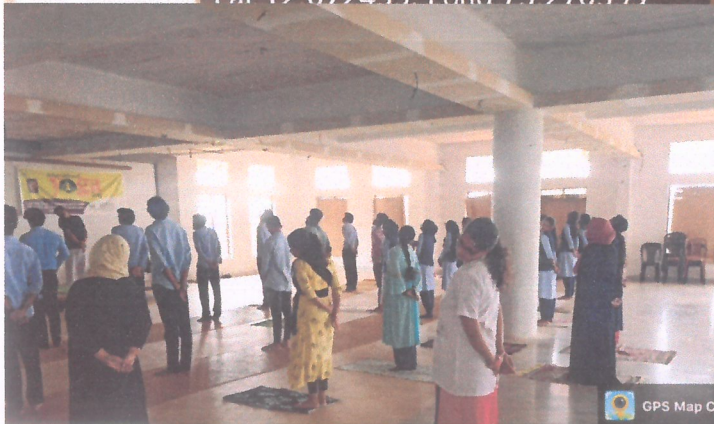

Pilathara, Kerala, India
37CG+8H, Pilathara, Kerala 670501, India
Lat 12.070695°
Long 75.274732°
21/06/22 11:39 AM