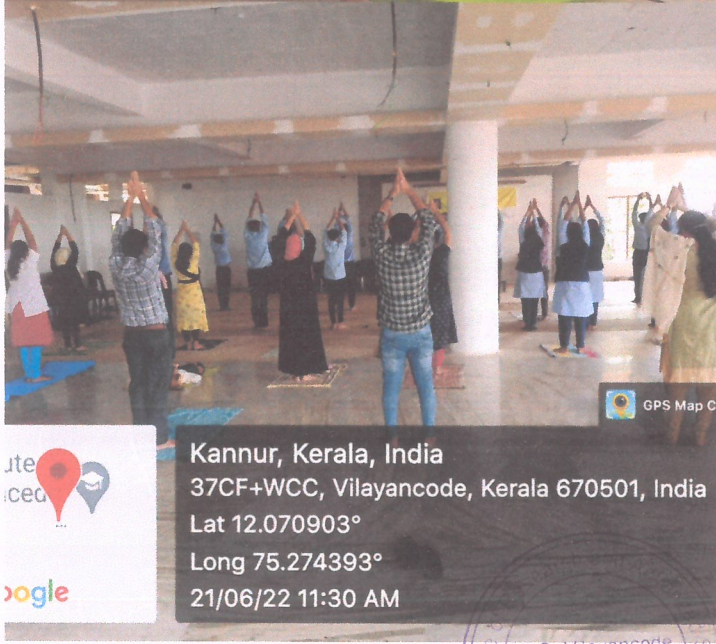

G. Saleff
Principal
Wadihuda Institute of Research
and Advanced Studies (WIRAS)
P.O. Vilayancode, Kannur Dt., 670504